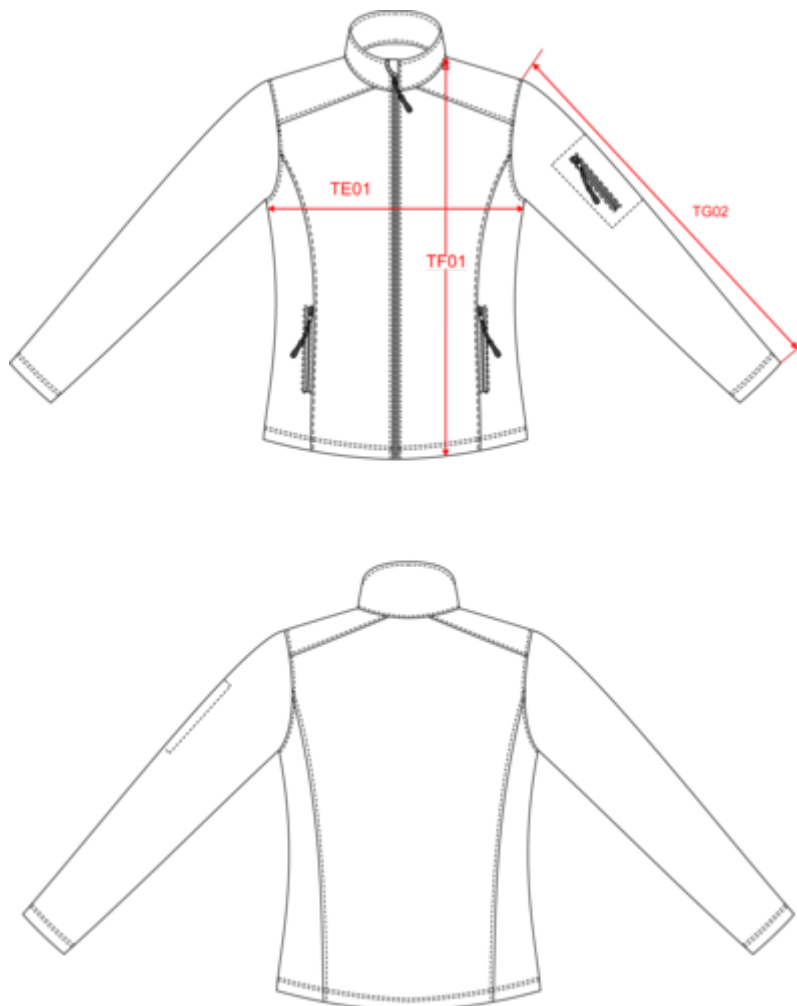

## Dimensiones

Measurements in cm	S	M	L	XL	XXL	3XL	4XL
TE01 - 1/2 chest width at 1.5cm below armhole	47.00	50.00	53.00	56.00	59.00	62.00	65.00
TF01 - Total height from HSP	63.75	65.75	67.75	69.75	71.75	73.75	75.75
TG02 - Long sleeve length	62.50	63.50	64.50	65.50	66.50	67.50	68.50