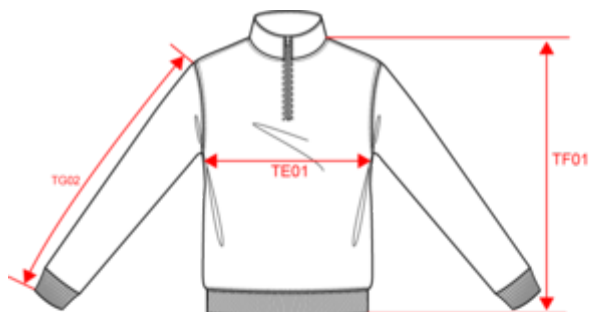

## Dimensiones

Measurements in cm	XS	S	M	L	XL	XXL	3XL	4XL
TE01 - 1/2 chest width at 1.5cm below armhole	49.00	52.00	55.00	58.00	61.00	64.00	67.00	70.00
TF01 - Total height from HSP	69.00	71.00	73.00	75.00	77.00	79.00	81.00	83.00
TG02 - Long sleeve length	60.50	61.50	62.50	63.50	64.50	65.50	66.50	67.50