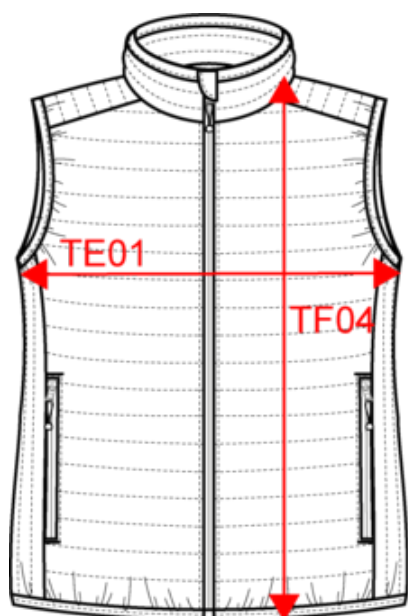

K6114

Chaleco acolchado y ligero mujer

Dimensiones

| Measurements in cm | XS | S | M | L | XL | XXL |
|---|-------|-------|-------|-------|-------|-------|
| TE01 - 1/2 chest width at 1.5cm below armhole | 46.00 | 49.00 | 52.00 | 55.00 | 58.00 | 61.00 |
| TF04 - Back total height from HSP | 60.00 | 62.00 | 64.00 | 66.00 | 68.00 | 70.00 |