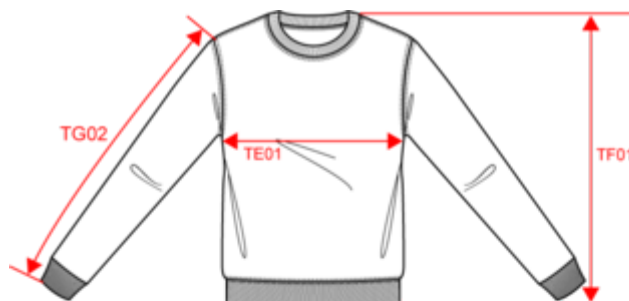

También existe en version

K475

KARIBAN

K474

Sudadera cuello redondo

Dimensiones

Measurements in cm	XS	S	M	L	XL	XXL	3XL	4XL
TE01 - 1/2 chest width at 1.5cm below armhole	49.00	52.00	55.00	58.00	61.00	64.00	67.00	70.00
TF01 - Total height from HSP	69.00	71.00	73.00	75.00	77.00	79.00	81.00	83.00
TG02 - Long sleeve length	59.00	60.50	62.00	63.50	65.00	66.50	68.00	69.50