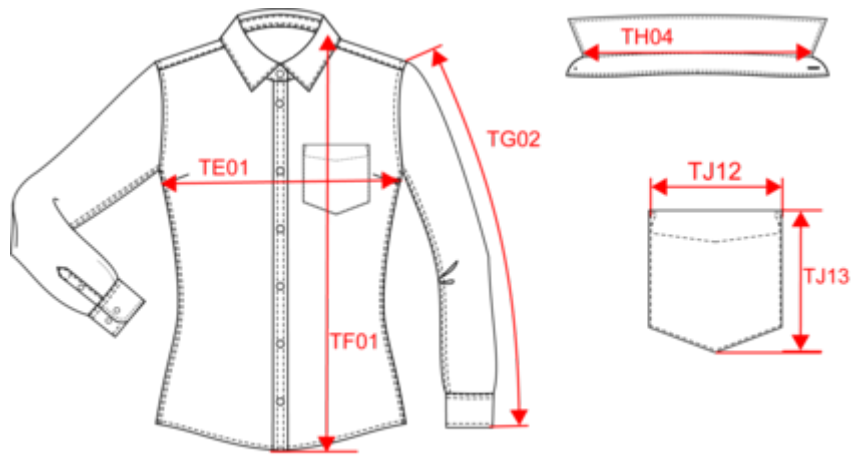

62069010

**Colores**

**Certificaciones**

**NS505**  
Camisa de lino mujer

**Dimensiones**

Measurements in cm	XS	S	M	L	XL	XXL
TE01 - 1/2 chest width at 1.5cm below armhole	44.50	47.50	50.50	53.50	56.50	59.50
TF01 - Total height from HSP	68.00	70.00	72.00	74.00	76.00	78.00
TG02 - Long sleeve length	60.00	61.00	62.00	63.00	64.00	65.00