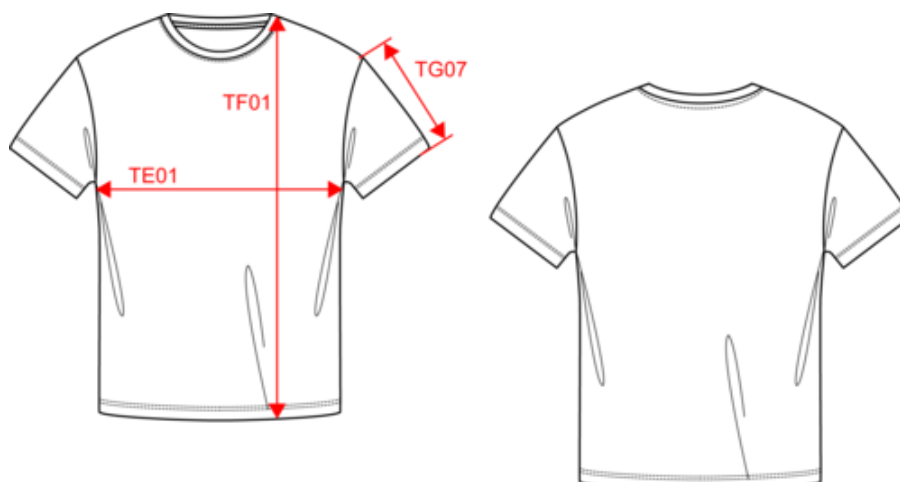

K363

KARIBAN

K356

Camiseta manga corta hombre

Dimensiones

Measurements in cm	S	M	L	XL	XXL	3XL	4XL
TE01 - 1/2 chest width at 1.5cm below armhole	49.00	52.00	55.00	58.00	61.00	64.00	67.00
TF01 - Total height from HSP	70.00	72.00	74.00	76.00	78.00	80.00	82.00
TG07 - Short sleeve length	22.00	22.75	23.50	24.25	25.00	25.75	26.50