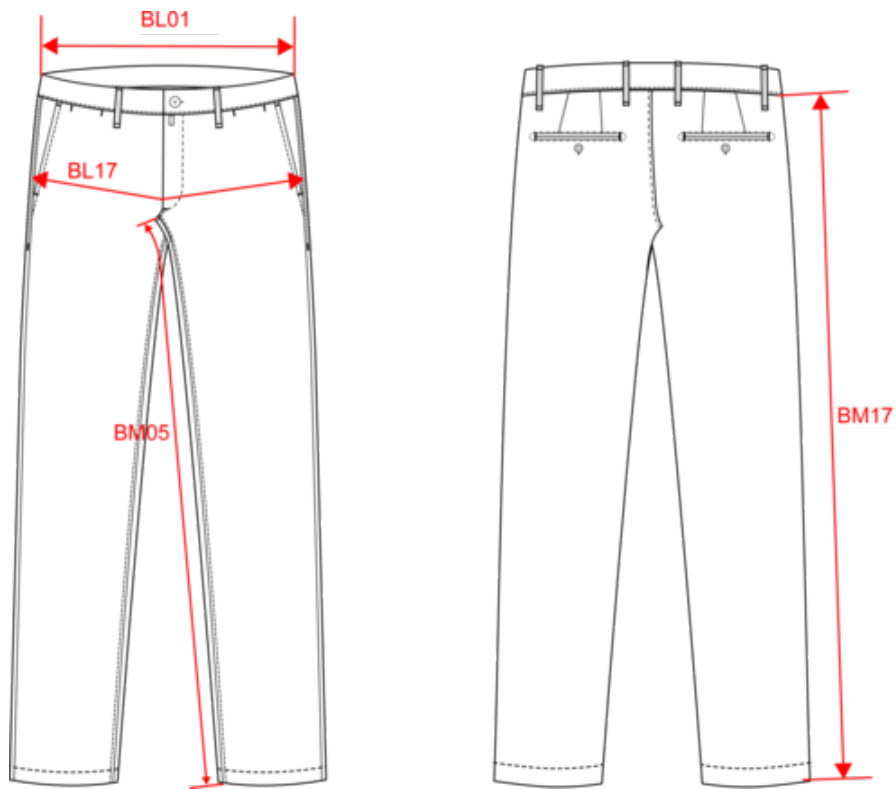

### Certificaciones

Dimensiones

Measurements in cm	36 FR	38 FR	40 FR	42 FR	44 FR	46 FR	48 FR	50 FR
BL01 - 1/2 waist width (buttoned up and front band over back band)	38.50	40.50	42.50	44.50	46.50	49.00	51.50	54.00
BL17 - 1/2 hip width (measured parallel to waistband)	46.50	48.50	50.50	52.50	54.50	56.50	58.50	60.50
BM05 - Inseam length	83.00	83.00	83.00	83.00	83.00	83.00	83.00	83.00
BM17 - Side length (waistband excluded)	102.00	102.50	103.00	103.50	104.00	104.50	105.00	105.50